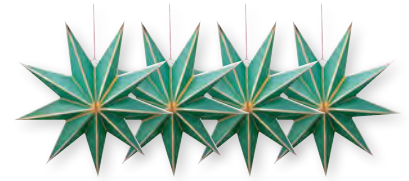

51.110.073
Mushroom Glass 40 cm
1/2

51.099.218
Set/4 Christmas Stars Paper 20 cm
Green
1/192