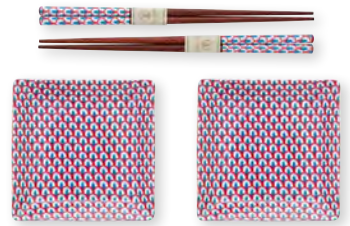

NEW | 51.001.391
Giftset Plates:
4 Plates Ø 21 cm
Flower Festival Deco Light Blue
1/8

NEW | 51.020.191

Giftset Square:
2 Trays 23x11.5x2.2 cm, 2 Dishes 11.5x11.5x2.3 cm, 2 set Chopsticks
Oriental Flower Festival Blue
1/12