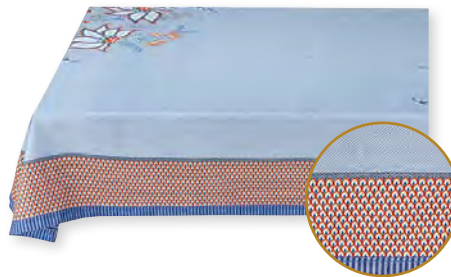

51.033.013
Oven Glove 29x15 cm
Flower Festival Blue
100% Cotton - 100% Polyester filling
2/24

51.036.024 *
Table Runner 50x150 cm
Flower Festival Blue
100% Cotton
1/12

Table Cloth Flower Festival Blue *
51.035.043 - 140x180 cm
51.035.044 - 150x250 cm
51.035.045 - 150x300 cm
51.035.046 - 100x100 cm
100% Cotton
1/12