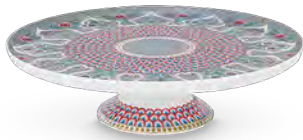

51.010.027
Mini Cake Tray Ø 21 cm
Flower Festival Scallop Deco Light Blue
1/8