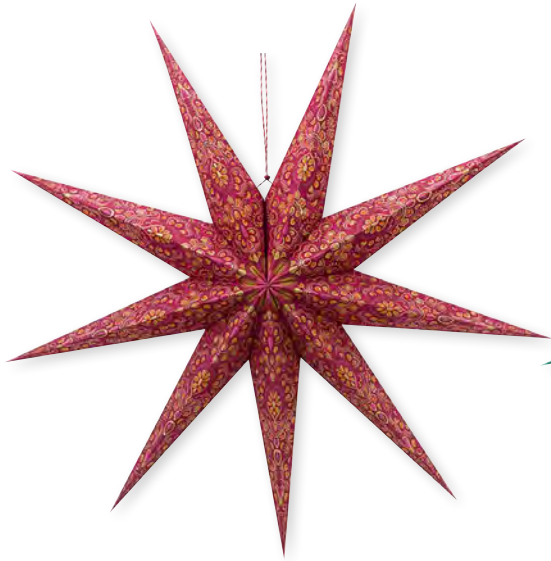

51.110.071
Mushroom Glass 24 cm
1/4

51.099.217
Christmas Star Paper 110 cm
Overall Print Red
1/24