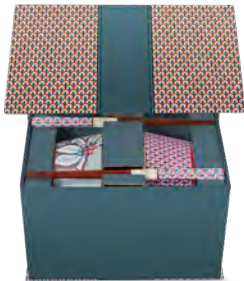

NEW | 51.003.261

Giftset Bowls & Chopsticks:
2 Bowls Ø 15 cm, 2 sets Chopsticks
Oriental Flower Festival Blue
1/12